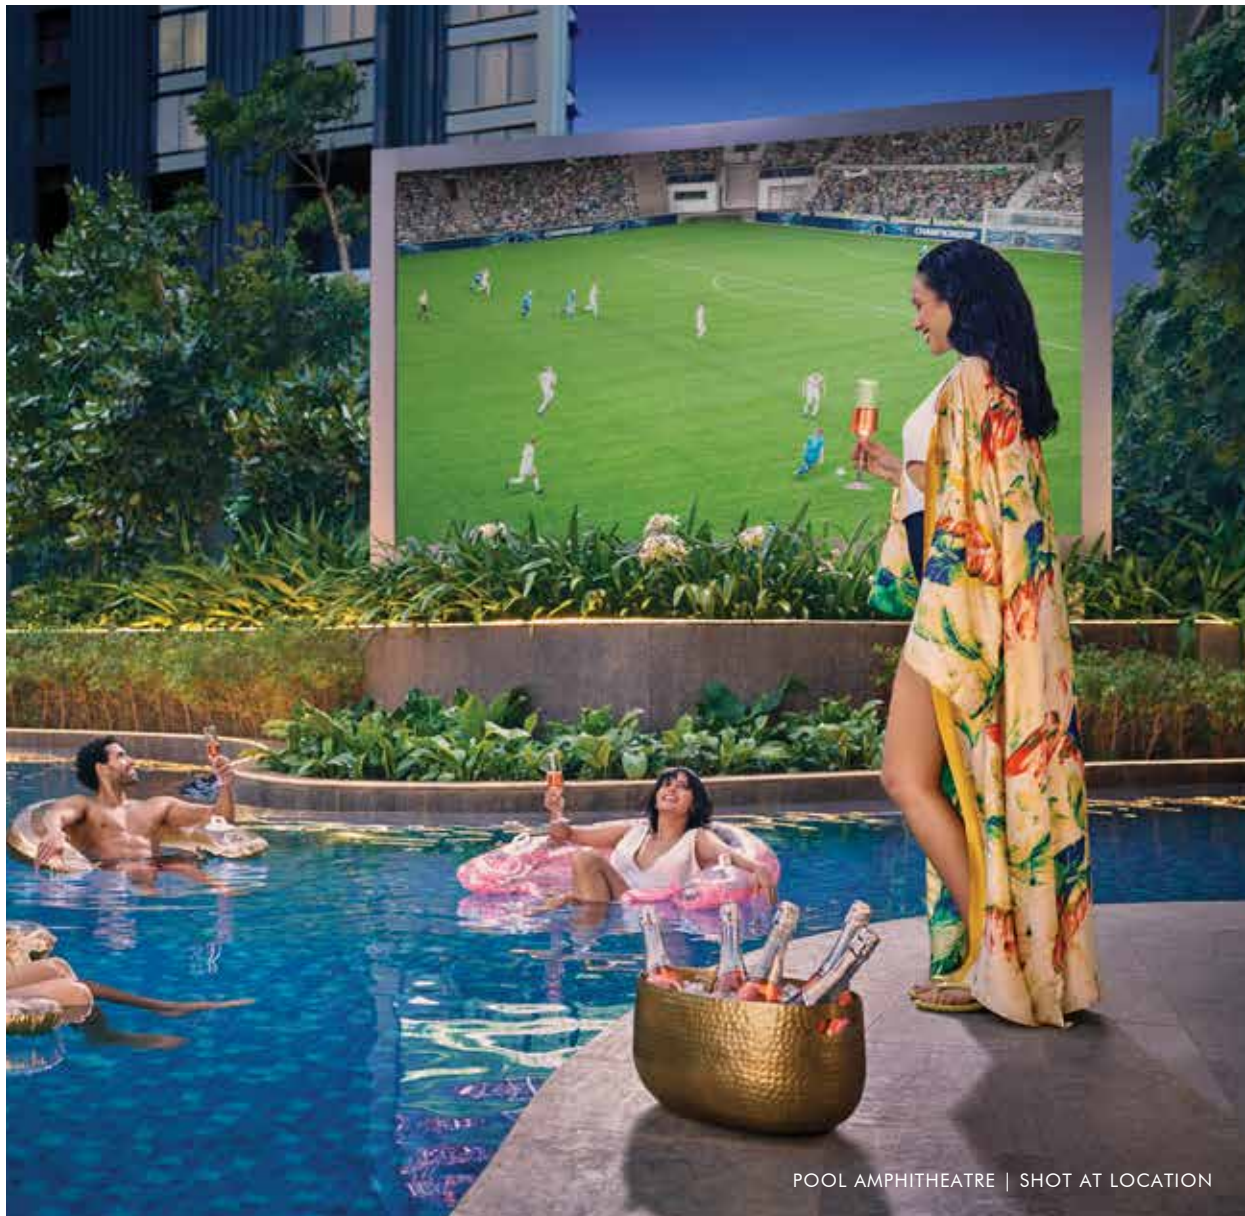

RUSTOMJEE
CROWN
PRABHADEVI

IT'S THOUGHTFUL. IT'S *Rustomjee*[®]

WELCOME TO
5.75 ACRES OF
LARGER-THAN-LIFE
DISCOVERIES.

THREE POOLS ARE
A LUXURY. SEVEN,
A TROPICAL PARADISE.

POOL AMPHITHEATRE | SHOT AT LOCATION

LEISURE POOL | KIDS' POOL | POOL AMPHITHEATRE
OUTDOOR SCREEN | WATER SLIDE | OUTDOOR SHOWER
POOL DECK | JACUZZI | ALL WEATHER POOL
CABANAS | SHALLOW POOL | POOL BEDS WITH JETS
LAGOON POOL | GROTTO | HOT TUB
CASCADING WATERFALL

IMAGE IS FOR REPRESENTATIONAL PURPOSES ONLY

GUEST SUITES | STAIRWAY TO HEAVEN
MEETING LOUNGE

CINEMA | SHOT AT LOCATION

CINEMA

DISCOVER ALL THE
WAYS YOU CAN ESCAPE
THE CITY WITHOUT
EVER LEAVING IT.

STEP GARDEN | FEATURE PLANTER | CLOUDWALK
ADVENTURE TRAIL | HIDDEN FOREST | CABANAS
FLOATING LOUNGE | TUCKED AWAY SEATING
SOLITUDE FOREST | SUNKEN COURT
AMPHITHEATRE | VIEWING DECK | AROMA GARDEN

PROOF THAT THE BALANCE
BETWEEN MIND, BODY
AND SOUL ISN'T AS ELUSIVE
AS THEY SAY IT IS.

TENNIS COURT | SHOT AT LOCATION

MULTI-PLAY COURT | TENNIS COURT
BADMINTON COURT | SQUASH COURT | MINI GOLF
GYMNASIUM | YOGA DECK (SOLSTICE) | SPA